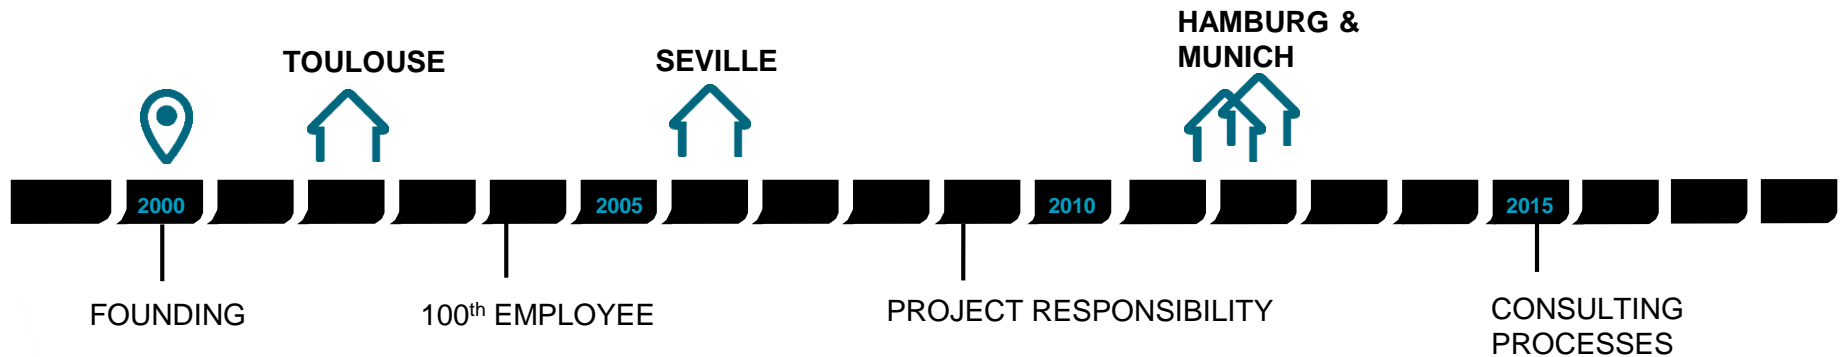

HR SERVICES

- HR Consulting
- Executive Search & Personnel Placement
- Temporary Employment

References

Further Success Stories
arts.eu/references

Facts

500
EMPLOYEES

32 Mio.
€ ANNUAL TURNOVER

70
CLIENTS

Figures

Always continuous, profitable and sustainable growth.
Sales Development 2010 - 2017 in Mio. EUR

Experts

500
EMPLOYEES

20 %
RECRUITMENT OF
YOUNG PROFESSIONALS

23 % MORE
FEMALE ENGINEERS THAN
THE INDUSTRY AVERAGE