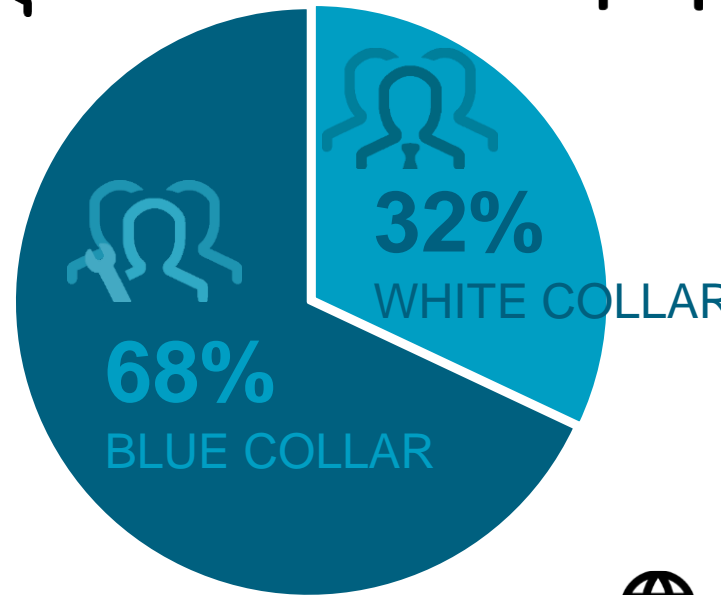

Experts

500
EMPLOYEES

20 %
RECRUITMENT OF
YOUNG PROFESSIONALS

23 % MORE
FEMALE ENGINEERS THAN
THE INDUSTRY AVERAGE

15 %
INTERNATIONAL
EMPLOYEES
IN PROJECTS

Ø 37 YEARS
9 YEARS BELOW
THE AVERAGE AGE FOR
GERMAN COMPANIES

9 %
TECHNICIAN

8 LANGUAGES
DEUTSCH, ENGLISH, ESPAÑOL,
FRANÇAIS, LIETUVOS, POLSKI,
PORTUGUÊS, اللغة العربية

22 %
UNIVERSITY DEGREE