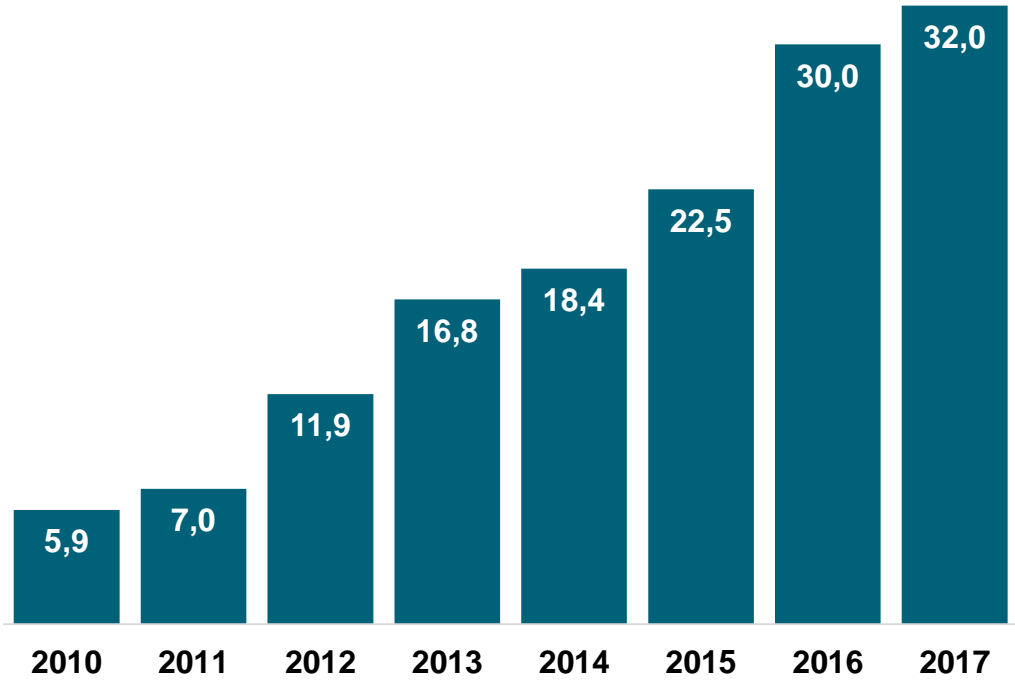

HR SERVICES

- HR Consulting
- Executive Search & Personnel Placement
- Temporary Employment

References

Further Success Stories
arts.eu/references

Facts

500
EMPLOYEES

32 Mio.
€ ANNUAL TURNOVER

70
CLIENTS

Figures

Always continuous, profitable and sustainable growth.
Sales Development 2010 - 2017 in Mio. EUR

Experts

500
EMPLOYEES

20 %
RECRUITMENT OF
YOUNG PROFESSIONALS

23 % MORE
FEMALE ENGINEERS THAN
THE INDUSTRY AVERAGE